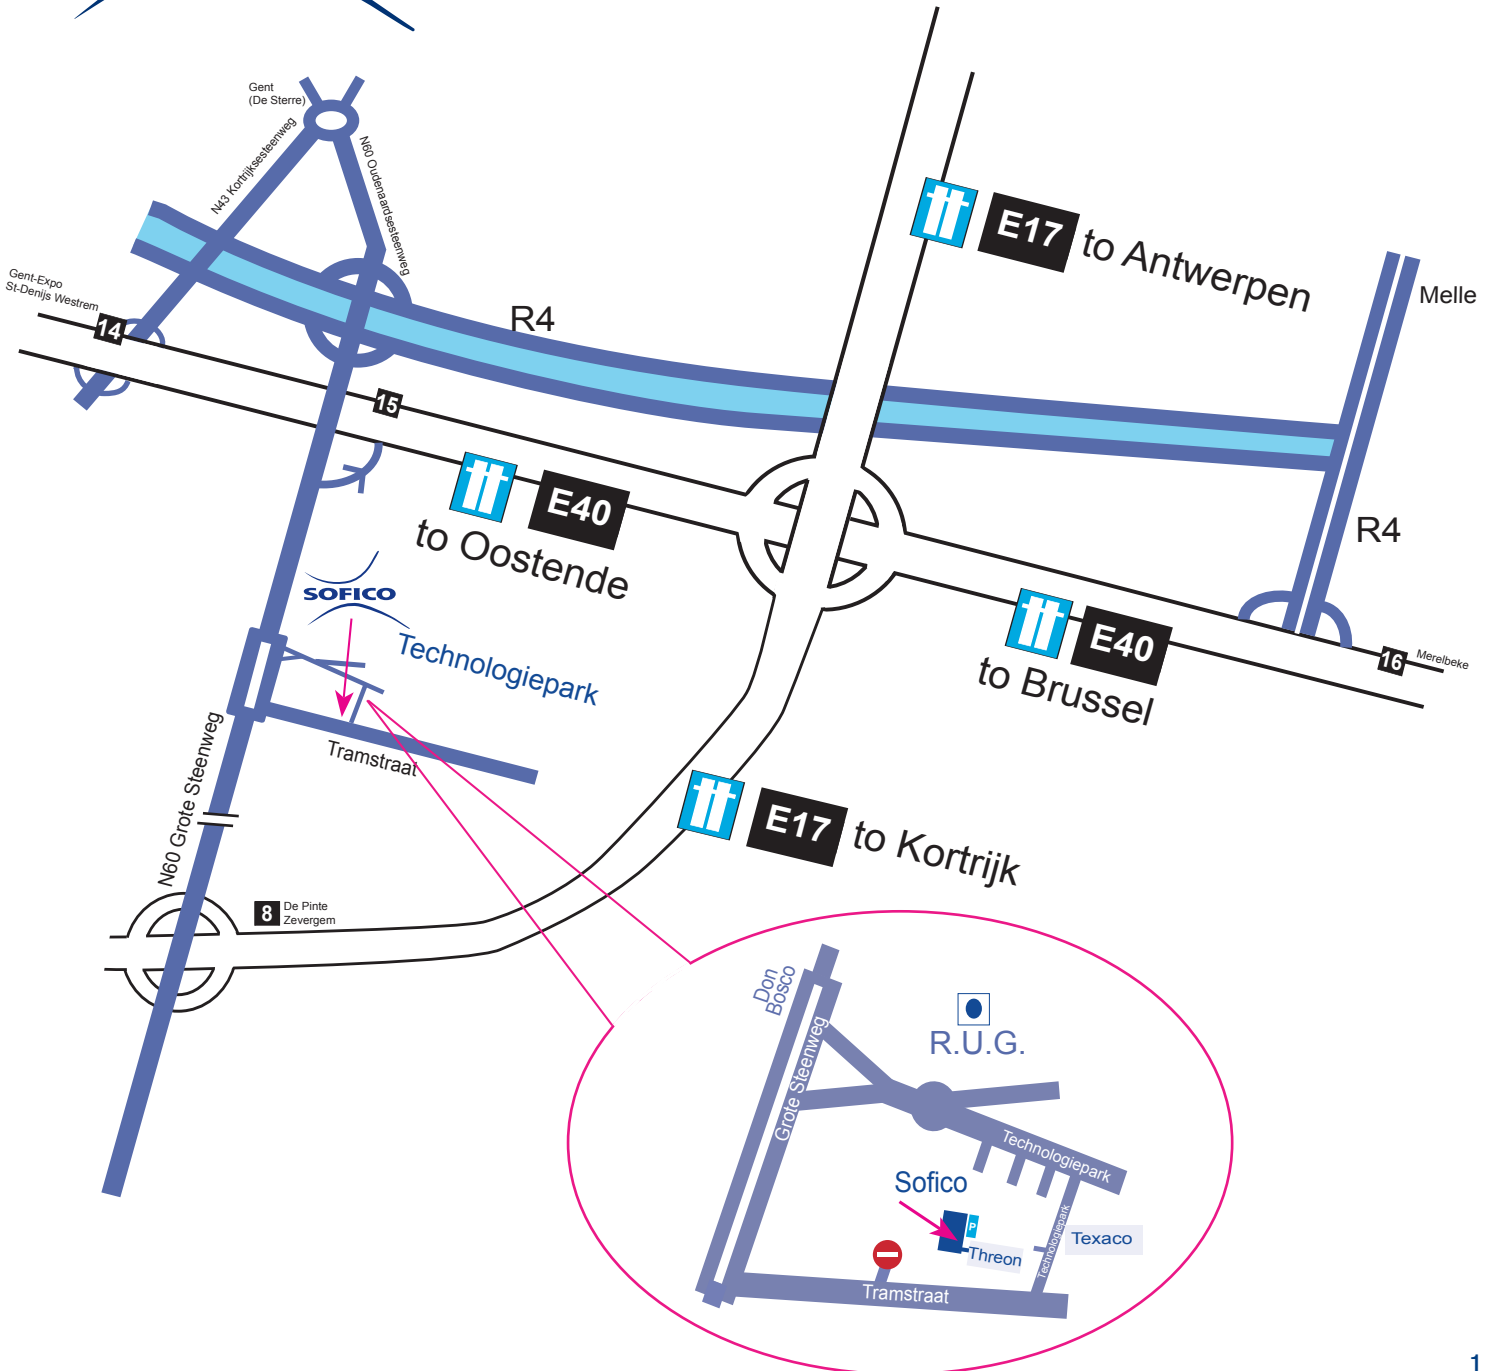

Sofico NV
Technologiepark 1
B-9052 Zwijnaarde
Tel +32 9 210 80 40
Fax +32 9 210 80 41
www.sofico.be